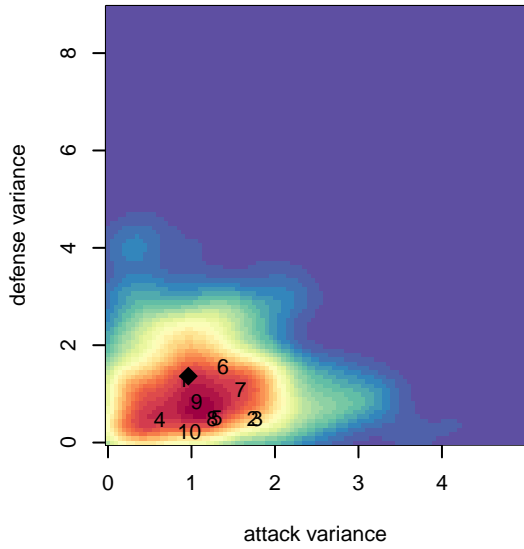

Newport FC G00

Newport Youth SC
 Bellevue, WA
 G00 total strength=1020
 attack=2.33 defense=1.97
 fall league = NPSL G Div 1 U15
 notes= Sytsma 2013

alt names used:
 Newport FC G00
 Newport FC GU00
 Newport FC '00
 Newport FC 00

Venues played:
 2015 Crossfire Select GU15 Silver
 2015 Xtreme Cup GU15
 2015 NPSL G Division 1 U15
 2015 WYS Presidents Cup G00 Division 2

Newport FC G00
 Dots are actual minus expected GF (blue circles) and GA (red triangles).
 Blue line is smoothed change in attack strength. Red is smoothed change in defense strength.

**attack and defense variance (black dot)
relative to other teams
and top 10 in region**

**attack and defense rating
relative to others at age
and all opponents in last 13 months**

Performance relative to 13 month average