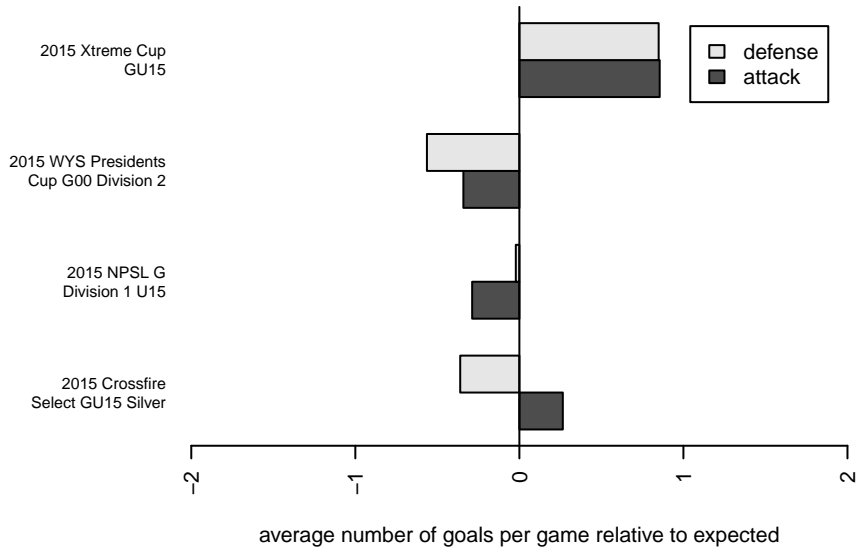

Newport FC G00

Newport Youth SC
 Bellevue, WA
 G00 total strength=1020
 attack=2.33 defense=1.97
 fall league = NPSL G Div 1 U15
 notes= Sytsma 2013

alt names used:
 Newport FC G00
 Newport FC GU00
 Newport FC '00
 Newport FC 00

Venues played:
 2015 Crossfire Select GU15 Silver
 2015 Xtreme Cup GU15
 2015 NPSL G Division 1 U15
 2015 WYS Presidents Cup G00 Division 2

Newport FC G00
 Dots are actual minus expected GF (blue circles) and GA (red triangles).
 Blue line is smoothed change in attack strength. Red is smoothed change in defense strength.

**attack and defense variance (black dot)
relative to other teams
and top 10 in region**

**attack and defense rating
relative to others at age
and all opponents in last 13 months**

Performance relative to 13 month average