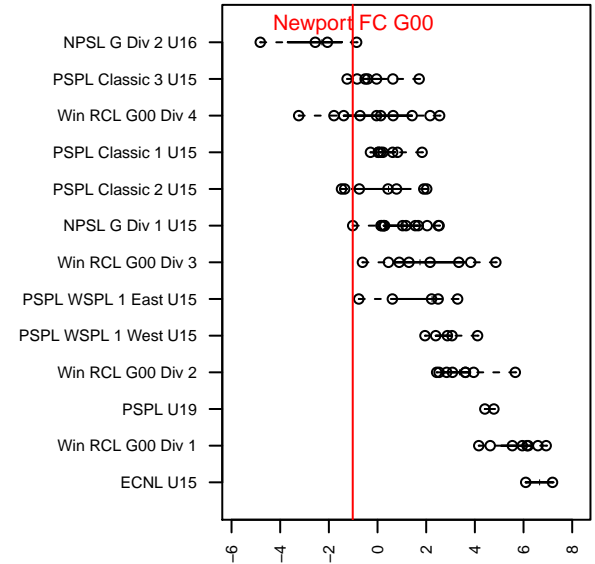

Newport FC G00

Newport Youth SC
 Bellevue, WA
 G00 total strength=1020
 attack=2.33 defense=1.97
 fall league = NPSL G Div 1 U15
 notes= Sytsma 2013

alt names used:
 Newport FC G00
 Newport FC GU00
 Newport FC '00
 Newport FC 00

Venues played:
 2015 Crossfire Select GU15 Silver
 2015 Xtreme Cup GU15
 2015 NPSL G Division 1 U15
 2015 WYS Presidents Cup G00 Division 2

Newport FC G00
 Dots are actual minus expected GF (blue circles) and GA (red triangles).
 Blue line is smoothed change in attack strength. Red is smoothed change in defense strength.

**attack and defense variance (black dot)
relative to other teams
and top 10 in region**

**attack and defense rating
relative to others at age
and all opponents in last 13 months**

Performance relative to 13 month average