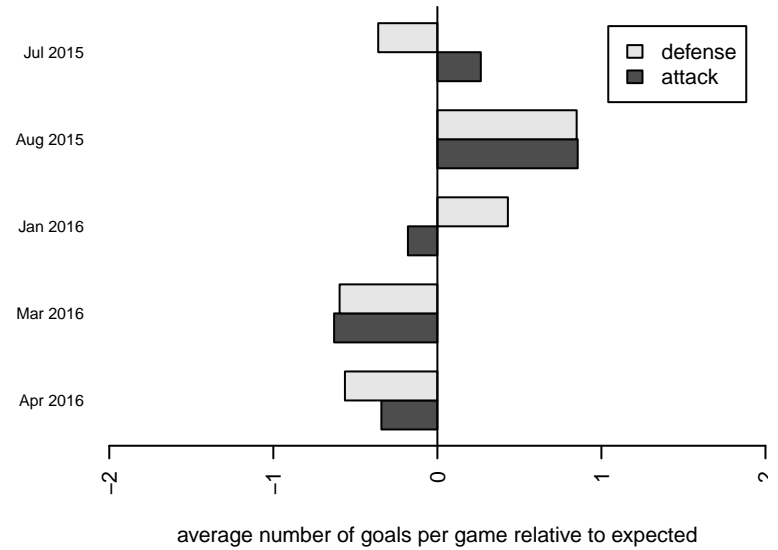

Performance relative to 13 month average